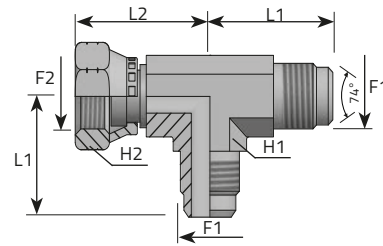

RUN TEE MALE JIC - SWIVEL FEMALE JIC

ADATTATORE "T" - MASCHIO JIC - FEMMINA GIREVOLE JIC AL BRACCIO
 ADAPTATEUR TÉ RENVERSÉ MÂLE JIC - FEMELLE TOURNANTE JIC
 ADAPTER T-STÜCK 2 X AG-JIC / 1 X IG- JIC DREHBARE MUTTER (ARM)
 ADAPTADOR TEE MACHO JIC - HEMBRA GIRATORIA JIC

F1 - JIC
 F2 - JIC

| Code | Thread | | Dimensions | | | | Pressure | |
|-------------|---------|---------|------------|----|------|------|----------|-----|
| | F1 | F2 | H1 | H2 | L1 | L2 | PN | Psi |
| | | | mm | mm | mm | mm | Bar | |
| TMJ04FGJ04B | 7/16" | 7/16" | 15 | 15 | 24 | 28 | 310 | |
| TMJ05FGJ05B | 1/2" | 1/2" | 14 | 17 | 25 | 28 | 275 | |
| TMJ06FGJ06B | 9/16" | 9/16" | 19 | 19 | 27.5 | 33 | 275 | |
| TMJ08FGJ08B | 3/4" | 3/4" | 19 | 24 | 32 | 36.5 | 275 | |
| TMJ10FGJ10B | 7/8" | 7/8" | 22 | 27 | 37 | 41.5 | 210 | |
| TMJ12FGJ12B | 1".1/16 | 1".1/16 | 27 | 32 | 42 | 46.5 | * | 210 |
| TMJ16FGJ16B | 1".5/16 | 1".5/16 | 33 | 41 | 49 | 59 | * | 170 |
| TMJ20FGJ20B | 1".5/8 | 1".5/8 | 41 | 50 | 57 | 67.5 | * | 140 |

* Thrust-wire nut
 Dado spinato