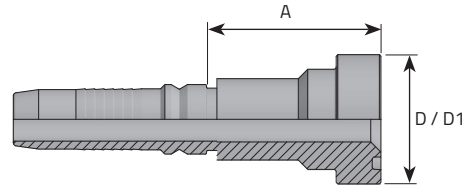

**INTERLOCK SUPERCAT FLANGE**

FLANGIA DIRITTA SUPERCAT  
 BRIDE DROIT SUPERCAT (PIÈCE ENTIER)  
 FLANSCHANSCHLUSS SUPERCAT EINTEILIG  
 BRIDA RECTA SUPERCAT (PIEZA UNICA)

Do Not Include O-Ring / O-Ring Non Compresso /  
 Sans O-Ring / Ohne O-Ring/ Sin O-Ring

Code	Tube			Thread	Dimensions			Pressure	
	D.N.	Hose	Diam		D	D1	A	Bar	Psi
		Inch	mm		Inch	mm	mm		
KFDS1212I	-12	3/4"	19		3/4"	41.3	55.7	420	6091
KFDS1216I	-12	3/4"	19		1"	47.6	67.7	420	6091
KFDS1616I	-16	1"	25.4		1"	47.6	69.6	420	6091
KFDS1620I	-16	1"	25.4		1.1/4"	54	72.6	420	6091
KFDS2020I	-20	1.1/4"	31.8		1.1/4"	54	69.7	420	6091
KFDS2024I	-20	1.1/4"	31.8		1.1/2"	63.5	78.7	420	6091
KFDS2424I	-24	1.1/2"	38.1		1.1/2"	63.5	78.5	420	6091