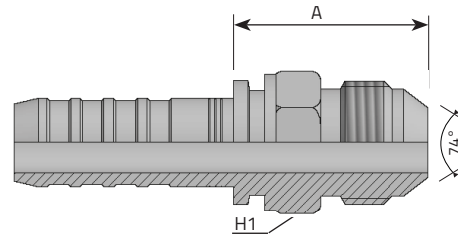

JIC 37° MALE

MASCHIO JIC SV 37°
MÂLE JIC CÔNE 37°
AGJ 37° JIC AUSSENKONUS (UNF – GEWINDE)
MACHO JIC CONO 37°(E)

Code	Tube		Thread		Dimensions			Pressure
	D.N.	Hose	Diam	T	t/1"	H1	A	
	Inch	mm	Inch		mm	mm		
HMJ0606	-6	3/8"	9.5	9/16"	18	22	33	
HMJ0608	-6	3/8"	9.5	3/4"	16	22	35.5	
HMJ0610	-6	3/8"	9.5	7/8"	14	24	38.5	
HMJ0808	-8	1/2"	12.8	3/4"	16	27	35.5	
HMJ0810	-8	1/2"	12.8	7/8"	14	27	38.5	
HMJ1010	-10	5/8"	16	7/8"	14	32	39.5	
HMJ1012	16	5/8"	10	1.1/16"	12	32	42	
HMJ1210	20	3/4"	12	7/8"	14	34	39.5	
HMJ1212	20	3/4"	12	1.1/16"	12	34	42	
HMJ1214	20	3/4"	12	1.3/16"	12	34	43	
HMJ1216	20	3/4"	12	1.5/16"	12	34	43	
HMJ1612	25	1"	16	1.1/16"	12	42	44	
HMJ1616	25	1"	16	1.5/16"	12	42	45	
HMJ1620	25	1"	16	1.5/8"	12	42	46.5	
HMJ2020	32	1.1/4"	20	1.5/8"	12	50	52.7	
HMJ2024	40	1.1/4"	20	1.7/8"	12	50	57.2	