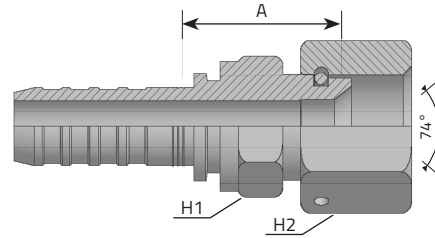

**JIC 37° FEMALE
THRUST WIRE NUT**

FEMMINA DIRITTA JIC SV 37° DADO SPINATO
FEMELLE DROIT JIC CÔNE 37° (ÉCROU À JONC)
DKJ 37° JIC DICHTKOPF (UNF-GEWINDE) + GESTIFTETE ÜBERWURFMUTTER
HEMBRA GIRATORIA JIC CONO 37° (TUERCA CON SEGURO)

Code	Tube		Thread		Dimensions			Pressure
	D.N.	Hose	Diam	T	t/1"	H1	H2	
	Inch		mm	Inch		mm	mm	mm
HFDJ0606SP	-6	3/8"	9.5	9/16"	18	22	19	29
HFDJ0608SP	-6	3/8"	9.5	3/4"	16	22	24	30
HFDJ0610SP	-6	3/8"	9.5	7/8"	14	22	27	33.4
HFDJ0808SP	-8	1/2"	12.8	3/4"	16	27	24	30
HFDJ0810SP	-8	1/2"	12.8	7/8"	14	27	27	30.4
HFDJ0812SP	-8	1/2"	12.8	1.1/16"	12	27	32	33
HFDJ1010SP	-10	5/8"	16	7/8"	14	32	27	31.4
HFDJ1012SP	-10	5/8"	16	1.1/16"	12	32	32	34
HFDJ1210SP	-12	3/4"	19	7/8"	14	34	27	31.4
HFDJ1212SP	-12	3/4"	19	1.1/16"	12	34	32	34
HFDJ1214SP	-12	3/4"	19	1.3/16"	12	-	-	-
HFDJ1216SP	-12	3/4"	19	1.5/16"	12	34	41	34
HFDJ1612SP	-16	1"	25.4	1.1/16"	12	42	32	36
HFDJ1614SP	-16	1"	25.4	1.3/16"	12	-	-	-
HFDJ1616SP	-16	1"	25.4	1.5/16"	12	42	41	36
HFDJ1620SP	-16	1"	25.4	1.5/8"	12	42	50	40
HFDJ2016SP	-20	1.1/4"	31.8	1.5/16"	12	50	41	41.2
HFDJ2020SP	-20	1.1/4"	31.8	1.5/8"	12	50	50	46.2
HFDJ2024SP	-20	1.1/4"	31.8	1.7/8"	12	50	55	48.2