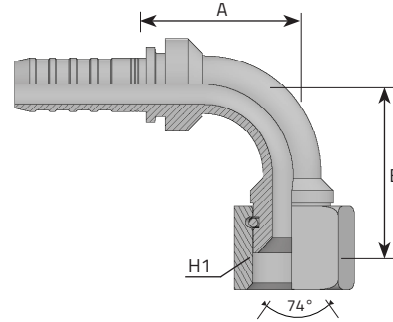

**JIC 37° FEMALE - 90° ELBOW
THRUST WIRE NUT**

FEMMINA 90° JIC SV 37° CON DADO SPINATO
FEMELLE 90° JIC CÔNE 37° (ÉCROU À JONC)
DKJ 90° BOGEN 37° JIC DICHTKOPF (UNF) + GESTIFTETE ÜBERWURFMUTTER
HEMBRA GIRATORIA JIC CODO 90° CONO 37° (TUERCA CON SEGURO)

Code	Tube		Thread		Dimensions			Pressure
	D.N.	Hose	Diam	T	t/1"	H1	B	
	Inch	mm	Inch		mm	mm	mm	
HF90J0606SP	-6	3/8"	9.5	9/16"	18	19	37,0	39,0
HF90J0608SP	-6	3/8"	9.5	3/4"	16	24	37,5	39,0
HF90J0610SP	-6	3/8"	9.5	7/8"	14	27	47,0	39,0
HF90J0808SP	-8	1/2"	12.8	3/4"	16	24	41,5	43,5
HF90J0810SP	-8	1/2"	12.8	7/8"	14	27	43,0	43,5
HF90J0812SP	-8	1/2"	12.8	1.1/16"	12	32	50,0	43,5
HF90J1010SP	-10	5/8"	16	7/8"	14	27	50,5	55,5
HF90J1012SP	-10	5/8"	16	1.1/16"	12	32	56,0	55,5
HF90J1210SP	-12	3/4"	19	7/8"	14	27	63,6	59,0
HF90J1212SP	-12	3/4"	19	1.1/16"	12	32	60,5	59,0
HF90J1216SP	-12	3/4"	19	1.5/16"	12	41	65,0	59,0
HF90J1612SP	-16	1"	25.4	1.1/16"	12	32	79,5	74,5
HF90J1616SP	-16	1"	25.4	1.5/16"	12	41	69,0	78,5
HF90J1620SP	-20	1"	31.8	1.5/8"	12	50	77,5	78,5
HF90J2020SP	-20	1.1/4"	31.8	1.5/8"	12	50	90,5	96,7
HF90J2024SP	-20	1.1/4"	31.8	1.7/8"	12	55	98,0	96,7