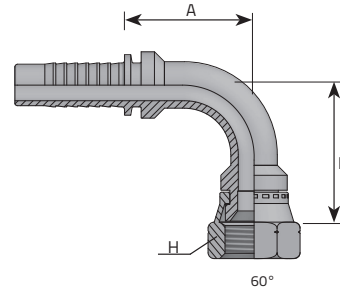

**STANDARD FITTINGS**

**TOYOTA STYLE FEMALE - 90° ELBOW**

FEMMINA 90° TOYOTA  
 FEMELLE 90° TOYOTA CÔNE 60°  
 DK 90° TOYOTA 60° KONUS  
 HEMBRA GIRATORIA A 90° TOYOTA CONO 60°

Code	Tube		Thread			Dimensions			Pressure	
	D.N.	Hose	Diam	T	t/1"	H	B	A	Bar	Psi
	Inch		mm	Inch		mm	mm	mm		
F90T0404	-4	1/4"	6.4	1/4"	19	19	26	23	350	5076
F90T0606	-6	3/8"	9.5	3/8"	19	22	34.5	33	280	4061
F90T0808	-8	1/2"	12.8	1/2"	14	27	41	39	200	2901
F90T1212	-12	3/4"	19	3/4"	14	32	54.5	53.5	200	2901
F90T1616	-16	1"	25.4	1"	11	38	68	73	160	2320
F90T2020	-20	1.1/4"	31.8	1.1/2"	11	50	88.5	89	125	1813
F90T2424	-24	1.1/2"	38.1	1.1/2"	11	55	109.5	101	100	1450