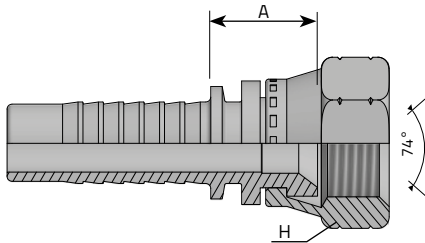

JIC 37° FEMALE (1)

FEMMINA DIRITTA JIC SV 37°
 FEMELLE DROIT JIC CÔNE 37°
 DKJ 37° JIC DICHTKOPF (UNF – GEWINDE)
 HEMBRA GIRATORIA JIC CONO 37°

Code	Tube			Thread		Dimensions		Pressure	
	D.N.	Hose	Diam	T	t/1"	H	A	Bar	Psi
		Inch	mm	Inch		mm	mm		
FDJ0304	-3	3/16"	4.8	7/16"	20	15	15	350	5076
FDJ0305	-3	3/16"	4.8	1/2"	20	17	15	350	5076
FDJ0404	-4	1/4"	6.4	7/16"	20	15	15	350	5076
FDJ0405	-4	1/4"	6.4	1/2"	20	17	16	350	5076
FDJ0406	-4	1/4"	6.4	9/16"	18	19	16	250	3626
FDJ0505	-5	5/16"	7.9	1/2"	20	17	16	350	5076
FDJ0506	-5	5/16"	7.9	9/16"	18	19	16	250	3626
FDJ0507	-5	5/16"	7.9	5/8"	18	22	17	-	-
FDJ0508	-5	5/16"	7.9	3/4"	16	24	17	250	3626
FDJ0606	-6	3/8"	9.5	9/16"	18	19	16.5	250	3626
FDJ0607	-6	3/8"	9.5	5/8"	18	22	17	-	-
FDJ0608	-6	3/8"	9.5	3/4"	16	24	17	250	3626
FDJ0610	-6	3/8"	9.5	7/8"	14	27	18.5	200	2901
FDJ0808	-8	1/2"	12.8	3/4"	16	24	18	250	3626
FDJ0810	-8	1/2"	12.8	7/8"	14	27	19	200	2901
FDJ0812	-8	1/2"	12.8	1.1/16"	12	32	22	200	2901
FDJ1010	-10	5/8"	16	7/8"	14	27	19.5	200	2901