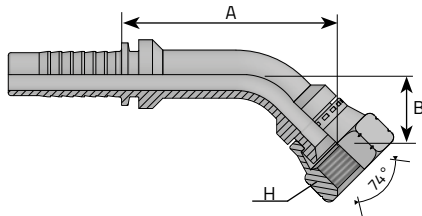

JIC 37° FEMALE - 45° ELBOW (1)

FEMMINA 45° JIC SV 37°
 FEMELLE 45° JIC CÔNE 37°
 DKJ 45° BOGEN 37° JIC DICHTKOPF (UNF)
 HEMBRA GIRATORIA A 45° JIC CONO 37°

Code	Tube		Diam	Thread		Dimensions			Pressure	
	D.N.	Hose		T	t/1"	H	B	A	Bar	Psi
	Inch	mm		Inch	mm	mm	mm	mm		
F45J0304	-3	3/16"	4.8	7/16"	20	15	15	38	350	5076
F45J0305	-3	3/16"	4.8	1/2"	20	17	17	40	350	5076
F45J0404	-4	1/4"	6.4	7/16"	20	15	15	38	350	5076
F45J0405	-4	1/4"	6.4	1/2"	20	17	17	40	350	5076
F45J0406	-4	1/4"	6.4	9/16"	18	19	16.5	39.5	250	3626
F45J0505	-5	5/16"	7.9	1/2"	20	17	17	40	350	5076
F45J0506	-5	5/16"	7.9	9/16"	18	19	18.5	49.5	250	3626
F45J0507	-5	5/16"	7.9	5/8"	18	22	19	50	-	-
F45J0508	-5	5/16"	7.9	3/4"	16	24	19.5	50.5	250	3626
F45J0606	-6	3/8"	9.5	9/16"	18	19	18	53	250	3626
F45J0607	-6	3/8"	9.5	5/8"	18	22	19	54	-	-
F45J0608	-6	3/8"	9.5	3/4"	16	24	19	54	250	3626
F45J0610	-6	3/8"	9.5	7/8"	14	27	21	56	200	2901
F45J0808	-8	1/2"	12.8	3/4"	16	24	20	62	200	2901
F45J0810	-8	1/2"	12.8	7/8"	14	27	21	63	200	2901
F45J0812	-8	1/2"	12.8	1.1/16"	12	32	22	64	200	2901
F45J1010	-10	5/8"	16	7/8"	14	27	22	60	200	2901