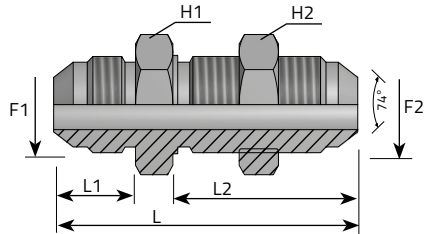

STRAIGHT BULKHEAD ADAPTOR MALE JIC – MALE JIC

ADATTATORE DIRITTO - PASSAPARETE - MASCHIO JIC - MASCHIO JIC
 PASSE-CLOISON MÂLE JIC - MÂLE JIC
 SCHOTTADAPTER -AG- JIC / AG- JIC
 PASATABIQUES MACHO JIC - MACHO JIC

F1 - JIC
 F2 - JIC

Code	Thread		Dimensions					Pressure	
	F1	F2	H1	H2	L1	L2	L	PN	Psi
			mm	mm	mm	mm	mm	Bar	
APPMJ04	7/16"	7/16"	17	17	14	31.5	52.5	345	5003
APPMJ05	1/2"	1/2"	19	19	14	31.5	52.5	345	5003
APPMJ06	9/16"	9/16"	22	22	14.1	33.5	55.5	345	5003
APPMJ08	3/4"	3/4"	24	24	16.7	36.6	61	310	4495
APPMJ10	7/8"	7/8"	30	30	19.3	41.1	69.5	240	3480
APPMJ12	1":1/16	1":1/16	36	36	21.9	45.4	78.5	240	3480
APPMJ16	1":5/16	1":5/16	41	41	23.1	45.4	80	210	3045
APPMJ20	1":5/8	1":5/8	50	50	24.3	46.7	84	170	2465
APPMJ24	1":7/8	1":7/8	55	55	27.5	47	89.5	140	2030